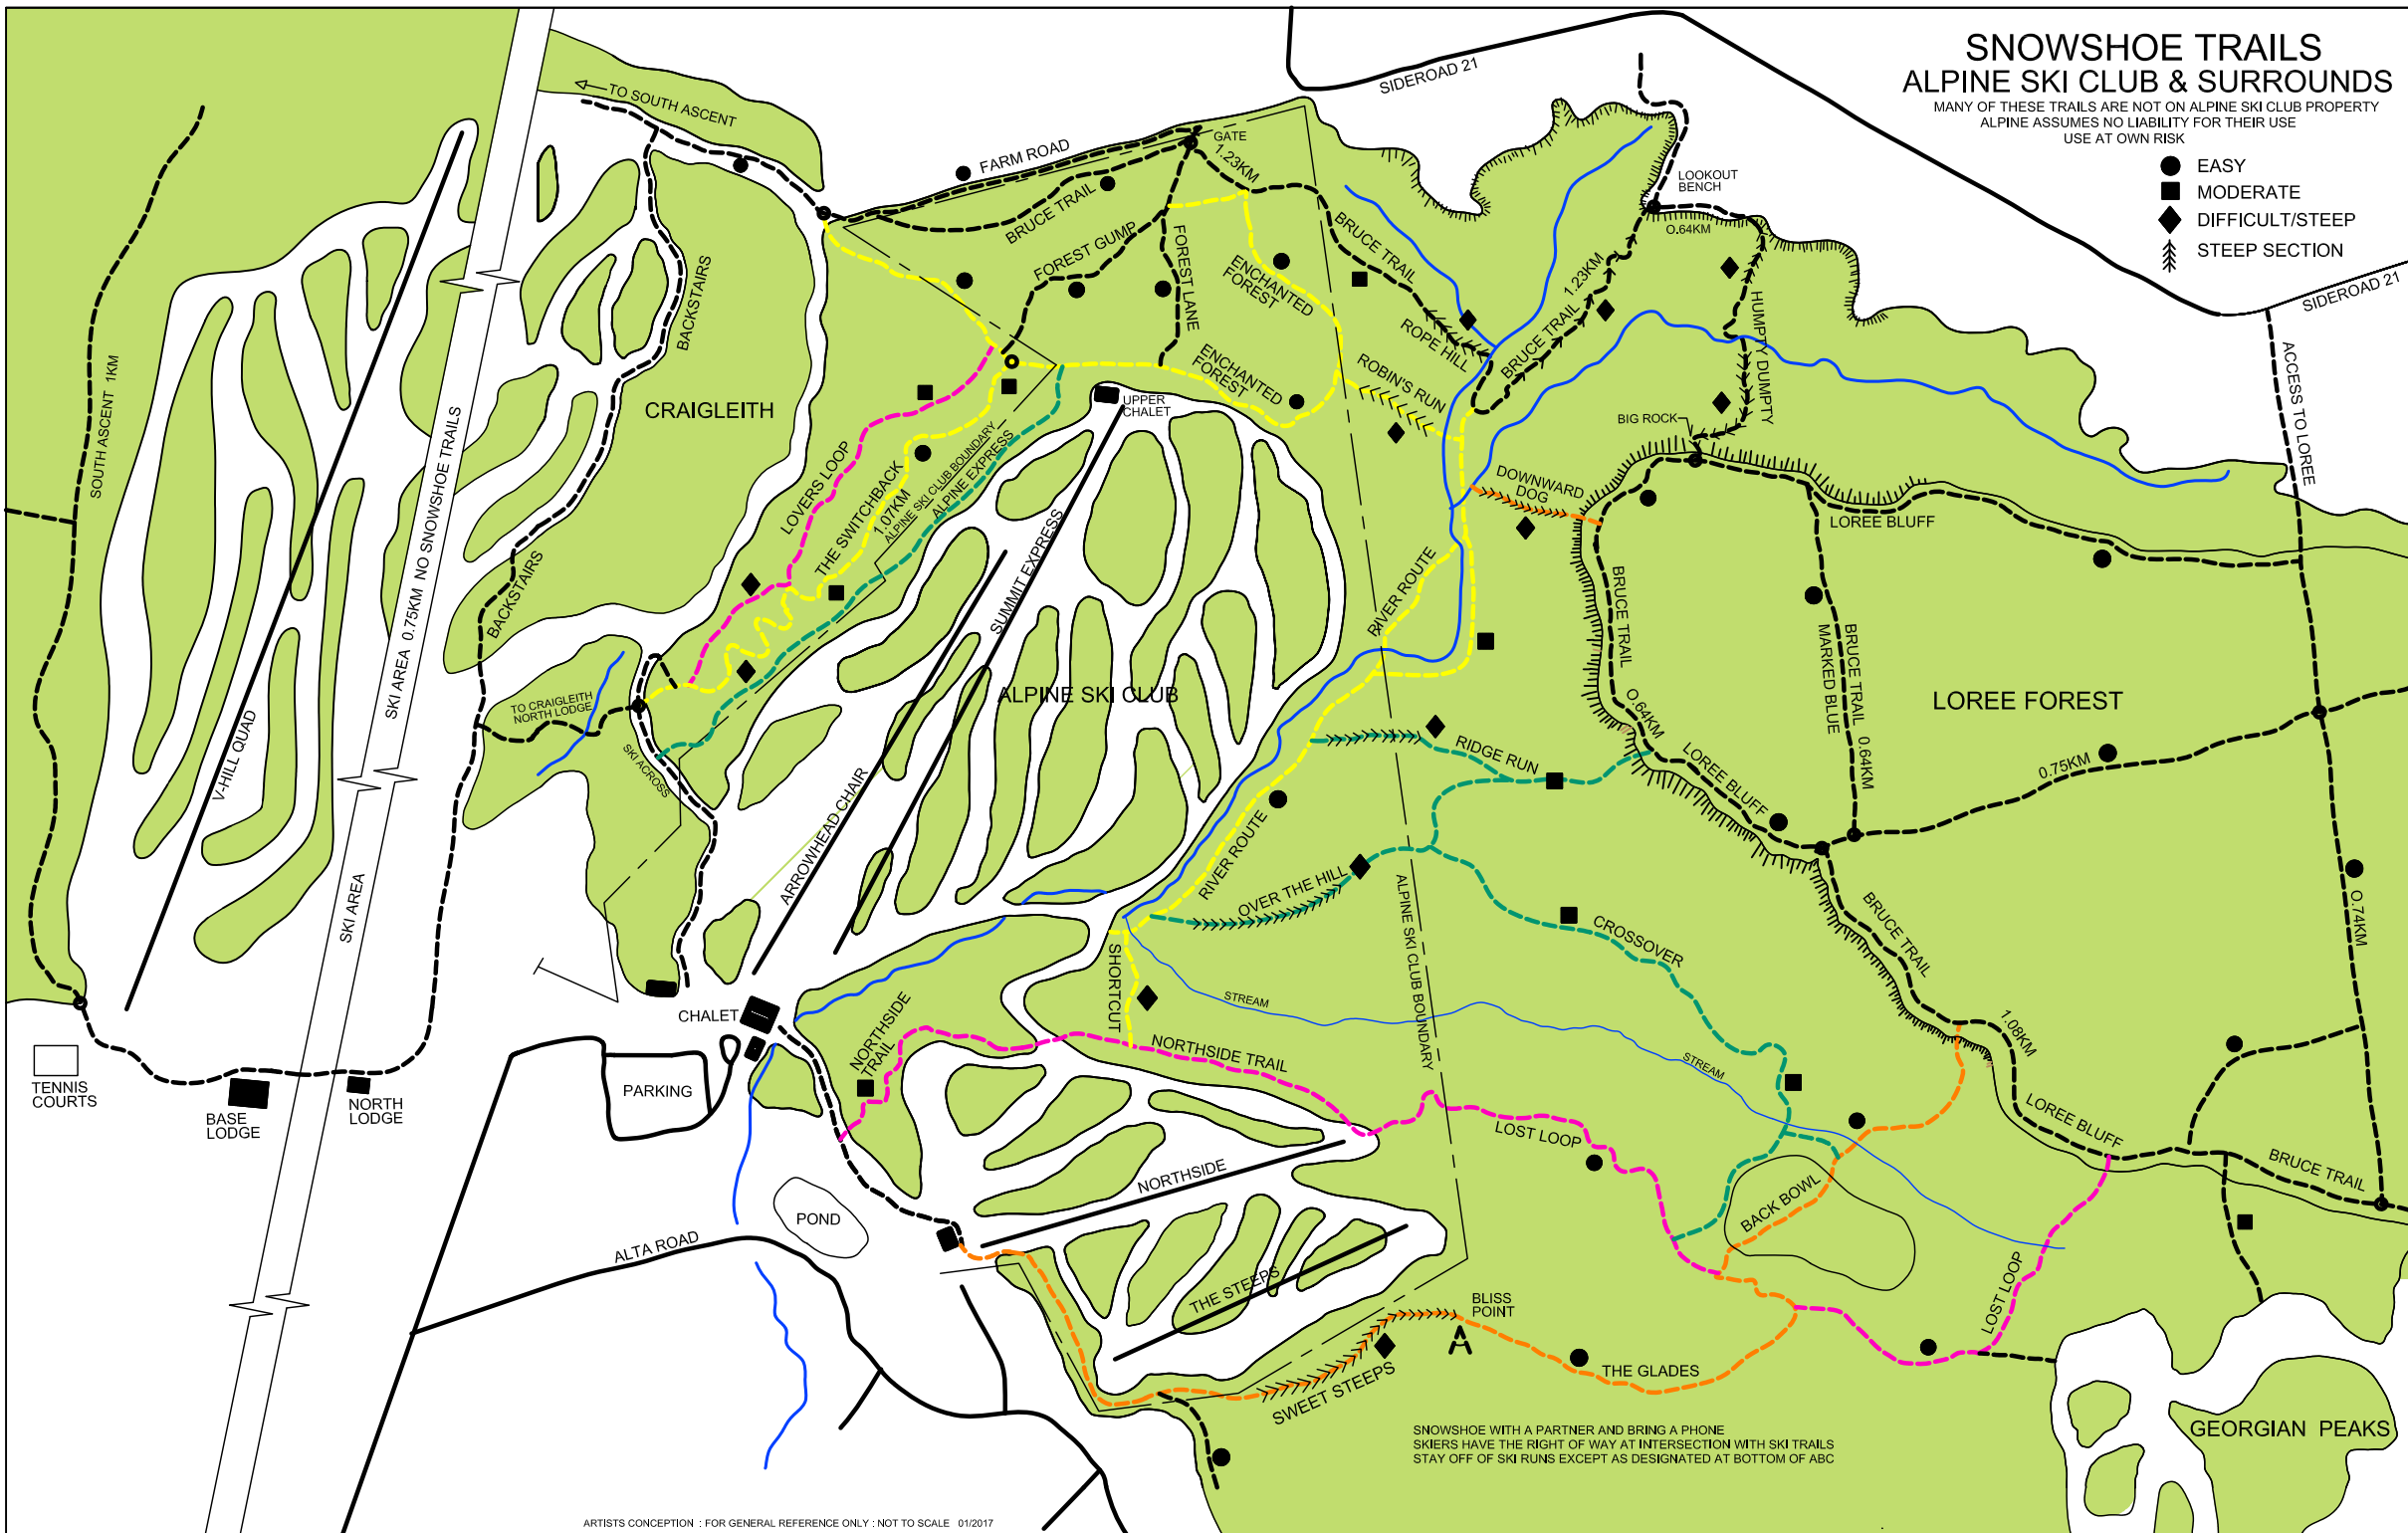

SNOWSHOE TRAILS ALPINE SKI CLUB & SURROUNDS

MANY OF THESE TRAILS ARE NOT ON ALPINE SKI CLUB PROPERTY
ALPINE ASSUMES NO LIABILITY FOR THEIR USE
USE AT OWN RISK

- EASY
- MODERATE
- ◆ DIFFICULT/STEEP
- ⚡ STEEP SECTION

SNOWSHOE WITH A PARTNER AND BRING A PHONE
SKIERS HAVE THE RIGHT OF WAY AT INTERSECTION WITH SKI TRAILS
STAY OFF OF SKI RUNS EXCEPT AS DESIGNATED AT BOTTOM OF ABC